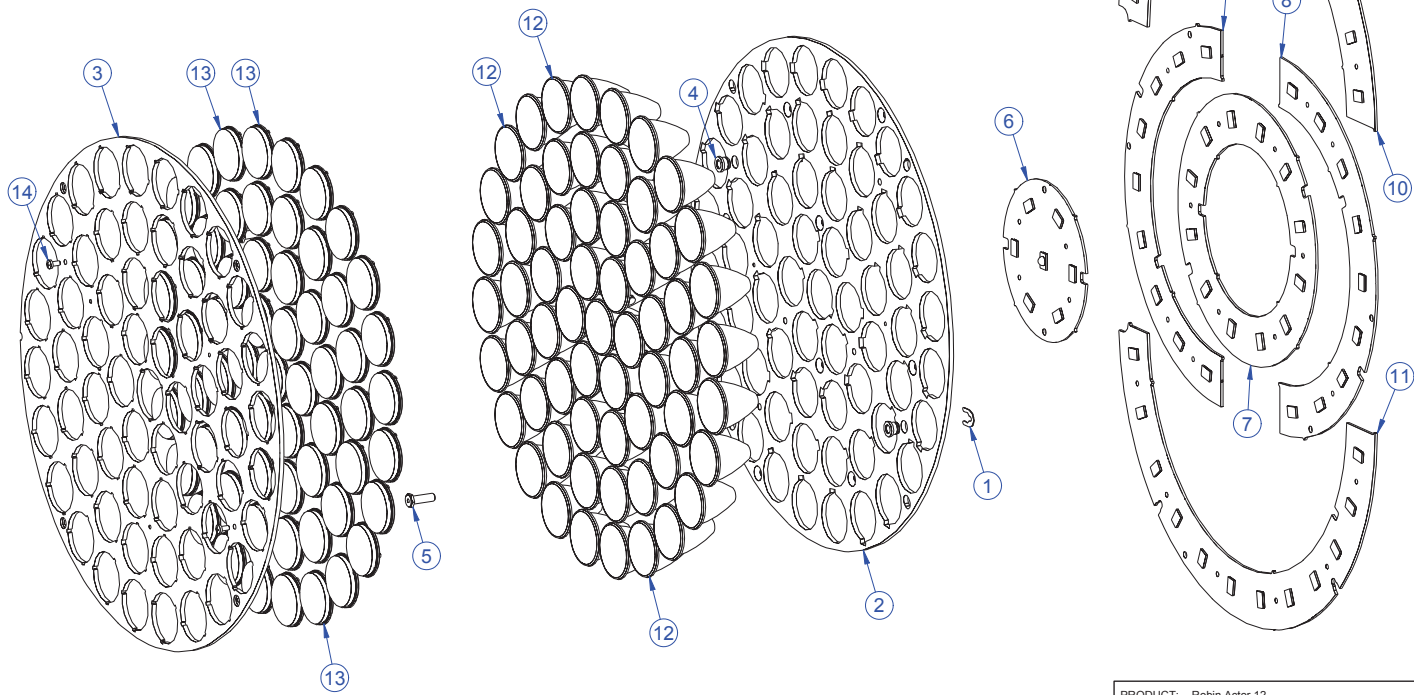

PRODUCT: Robin Actor 12		
TITLE: Covers		
DOCUMENT: 99013627		
VERSION: 1	DATE: 08.11.2012	SHEET: 01 OF 09

PRODUCT: Robin Actor 12		
TITLE: Connection - head to arm		
DOCUMENT: 99013627		
VERSION: 1	DATE: 08.11.2012	SHEET: 02 OF 09

PRODUCT: Robin Actor 12		
TITLE: Front module of head		
DOCUMENT: 99013630		
VERSION: 1	DATE: 08.11.2012	SHEET: 03 OF 09

PRODUCT: Robin Actor 12		
TITLE: Explode assembly		
DOCUMENT: 99013630		
VERSION: 1	DATE: 08.11.2012	SHEET: 04 OF 09

PRODUCT: Robin Actor 12		
TITLE: Rear module of head		
DOCUMENT: 99013630		
VERSION: 1	DATE: 08.11.2012	SHEET: 05 OF 09

PRODUCT: Robin Actor 12		
TITLE: Arm of head		
DOCUMENT: 99013679		
VERSION: 1	DATE: 08.11.2012	SHEET: 06 OF 09

PRODUCT: Robin Actor 12		
TITLE: Power supply with cooler - exploded		
DOCUMENT: 99013632		
VERSION: 1	DATE: 08.11.2012	SHEET: 09 OF 09