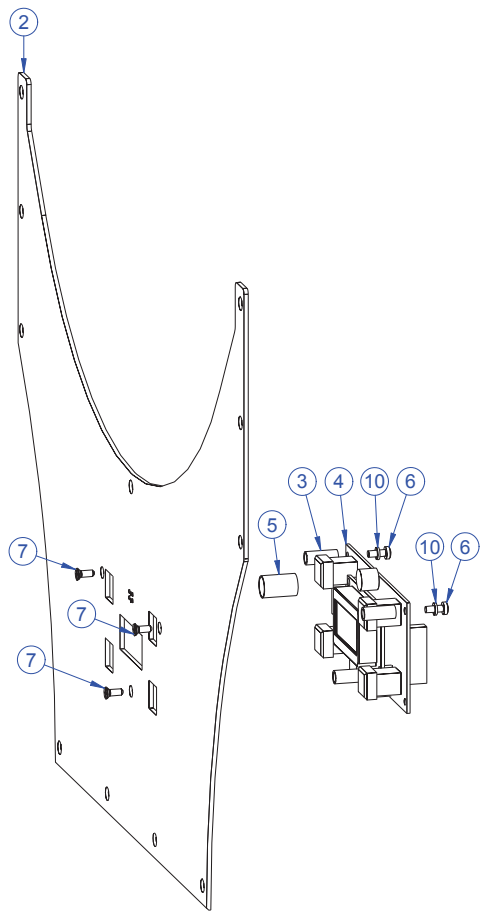

PRODUCT: Robin Actor 12		
TITLE: Front module of head		
DOCUMENT: 99013630		
VERSION: 1	DATE: 08.11.2012	SHEET: 03 OF 09

PRODUCT: Robin Actor 12		
TITLE: Explode assembly		
DOCUMENT: 99013630		
VERSION: 1	DATE: 08.11.2012	SHEET: 04 OF 09

PRODUCT: Robin Actor 12		
TITLE: Rear module of head		
DOCUMENT: 99013630		
VERSION: 1	DATE: 08.11.2012	SHEET: 05 OF 09

PRODUCT: Robin Actor 12		
TITLE: Arm of head		
DOCUMENT: 99013679		
VERSION: 1	DATE: 08.11.2012	SHEET: 06 OF 09

PRODUCT: Robin Actor 12		
TITLE: Holder of head		
DOCUMENT: 99013679		
VERSION: 1	DATE: 08.11.2012	SHEET: 07 OF 09

PRODUCT: Robin Actor 12		
TITLE: Holder of display and power supply		
DOCUMENT: 99013679		
VERSION: 1	DATE: 08.11.2012	SHEET: 08 OF 09

PRODUCT: Robin Actor 12		
TITLE: Power supply with cooler - exploded		
DOCUMENT: 99013632		
VERSION: 1	DATE: 08.11.2012	SHEET: 09 OF 09