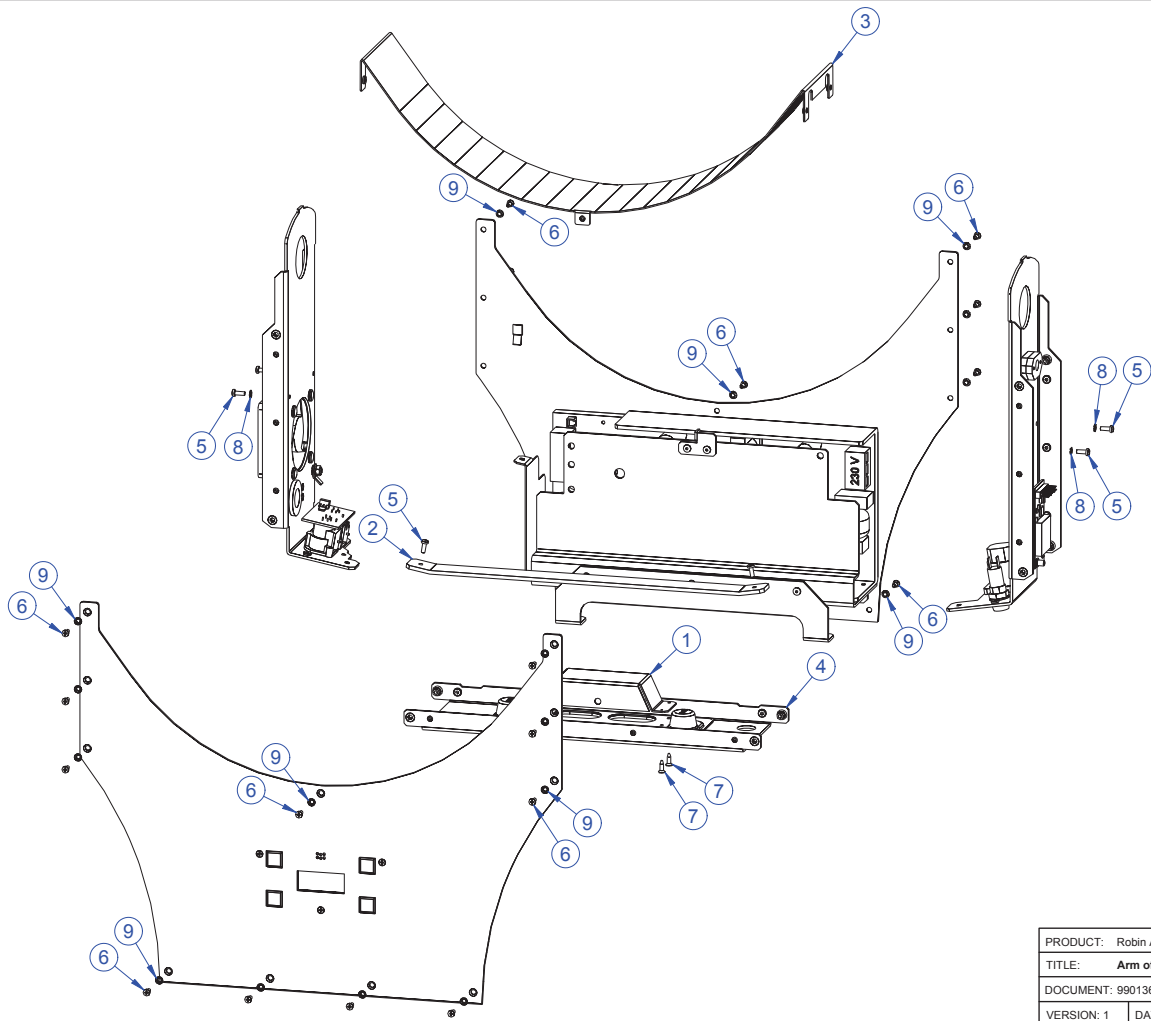

PRODUCT: Robin Actor 12		
TITLE: Covers		
DOCUMENT: 99013627		
VERSION: 1	DATE: 08.11.2012	SHEET: 01 OF 09

PRODUCT: Robin Actor 12		
TITLE: Connection - head to arm		
DOCUMENT: 99013627		
VERSION: 1	DATE: 08.11.2012	SHEET: 02 OF 09

PRODUCT: Robin Actor 12		
TITLE: Front module of head		
DOCUMENT: 99013630		
VERSION: 1	DATE: 08.11.2012	SHEET: 03 OF 09

PRODUCT: Robin Actor 12		
TITLE: Explode assembly		
DOCUMENT: 99013630		
VERSION: 1	DATE: 08.11.2012	SHEET: 04 OF 09

PRODUCT: Robin Actor 12		
TITLE: Rear module of head		
DOCUMENT: 99013630		
VERSION: 1	DATE: 08.11.2012	SHEET: 05 OF 09

PRODUCT: Robin Actor 12		
TITLE: Arm of head		
DOCUMENT: 99013679		
VERSION: 1	DATE: 08.11.2012	SHEET: 06 OF 09

PRODUCT: Robin Actor 12		
TITLE: Holder of head		
DOCUMENT: 99013679		
VERSION: 1	DATE: 08.11.2012	SHEET: 07 OF 09

PRODUCT: Robin Actor 12		
TITLE: Holder of display and power supply		
DOCUMENT: 99013679		
VERSION: 1	DATE: 08.11.2012	SHEET: 08 OF 09