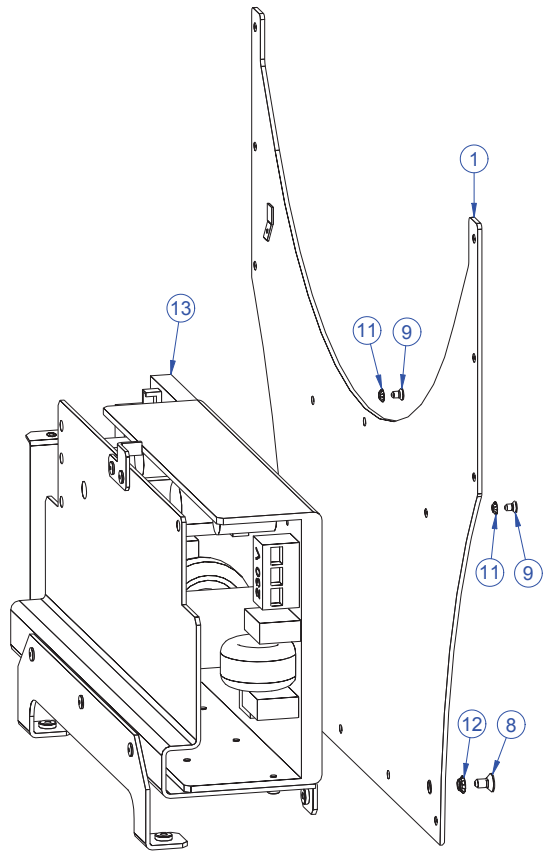

PRODUCT: Robin Actor 12		
TITLE: Front module of head		
DOCUMENT: 99013630		
VERSION: 1	DATE: 08.11.2012	SHEET: 03 OF 09

PRODUCT: Robin Actor 12		
TITLE: Explode assembly		
DOCUMENT: 99013630		
VERSION: 1	DATE: 08.11.2012	SHEET: 04 OF 09

PRODUCT: Robin Actor 12		
TITLE: Rear module of head		
DOCUMENT: 99013630		
VERSION: 1	DATE: 08.11.2012	SHEET: 05 OF 09

PRODUCT: Robin Actor 12		
TITLE: Arm of head		
DOCUMENT: 99013679		
VERSION: 1	DATE: 08.11.2012	SHEET: 06 OF 09

PRODUCT: Robin Actor 12		
TITLE: Holder of head		
DOCUMENT: 99013679		
VERSION: 1	DATE: 08.11.2012	SHEET: 07 OF 09

PRODUCT: Robin Actor 12		
TITLE: Holder of display and power supply		
DOCUMENT: 99013679		
VERSION: 1	DATE: 08.11.2012	SHEET: 08 OF 09

PRODUCT: Robin Actor 12		
TITLE: Power supply with cooler - exploded		
DOCUMENT: 99013632		
VERSION: 1	DATE: 08.11.2012	SHEET: 09 OF 09