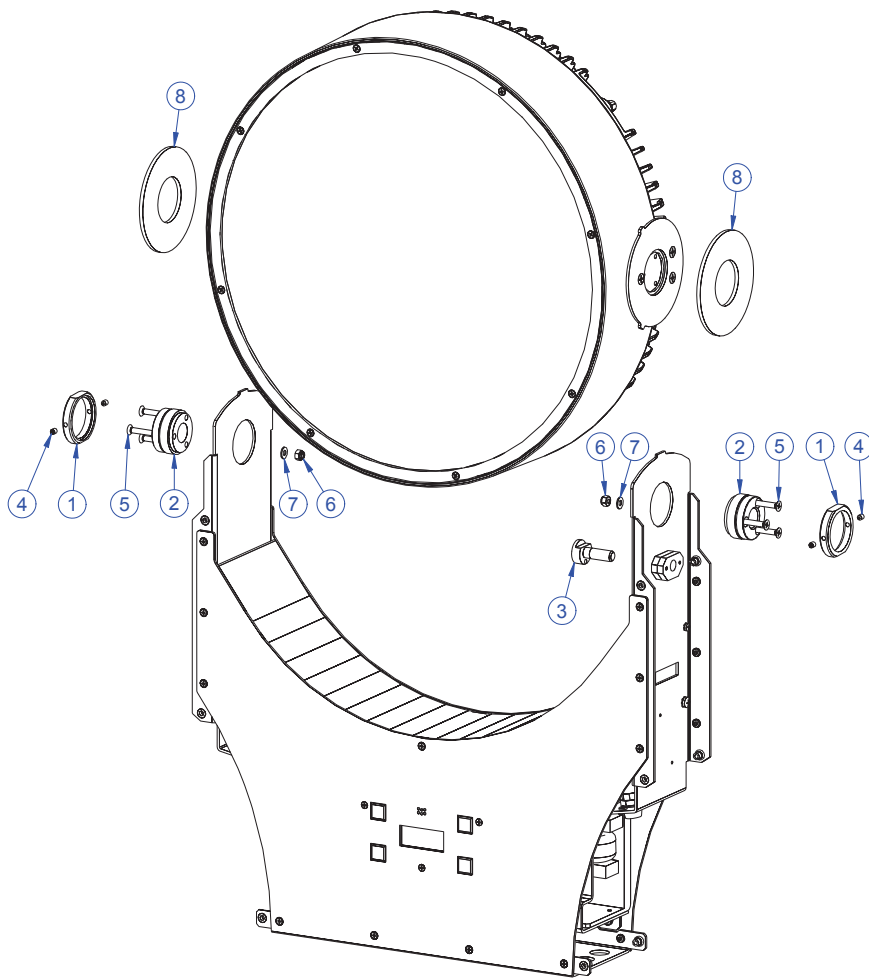

PRODUCT: Robin Actor 12		
TITLE: Covers		
DOCUMENT: 99013627		
VERSION: 1	DATE: 08.11.2012	SHEET: 01 OF 09

PRODUCT: Robin Actor 12		
TITLE: Connection - head to arm		
DOCUMENT: 99013627		
VERSION: 1	DATE: 08.11.2012	SHEET: 02 OF 09

PRODUCT: Robin Actor 12		
TITLE: Front module of head		
DOCUMENT: 99013630		
VERSION: 1	DATE: 08.11.2012	SHEET: 03 OF 09

PRODUCT: Robin Actor 12		
TITLE: Explode assembly		
DOCUMENT: 99013630		
VERSION: 1	DATE: 08.11.2012	SHEET: 04 OF 09

PRODUCT: Robin Actor 12		
TITLE: Rear module of head		
DOCUMENT: 99013630		
VERSION: 1	DATE: 08.11.2012	SHEET: 05 OF 09

PRODUCT: Robin Actor 12		
TITLE: Arm of head		
DOCUMENT: 99013679		
VERSION: 1	DATE: 08.11.2012	SHEET: 06 OF 09

PRODUCT: Robin Actor 12		
TITLE: Holder of head		
DOCUMENT: 99013679		
VERSION: 1	DATE: 08.11.2012	SHEET: 07 OF 09

PRODUCT: Robin Actor 12		
TITLE: Holder of display and power supply		
DOCUMENT: 99013679		
VERSION: 1	DATE: 08.11.2012	SHEET: 08 OF 09