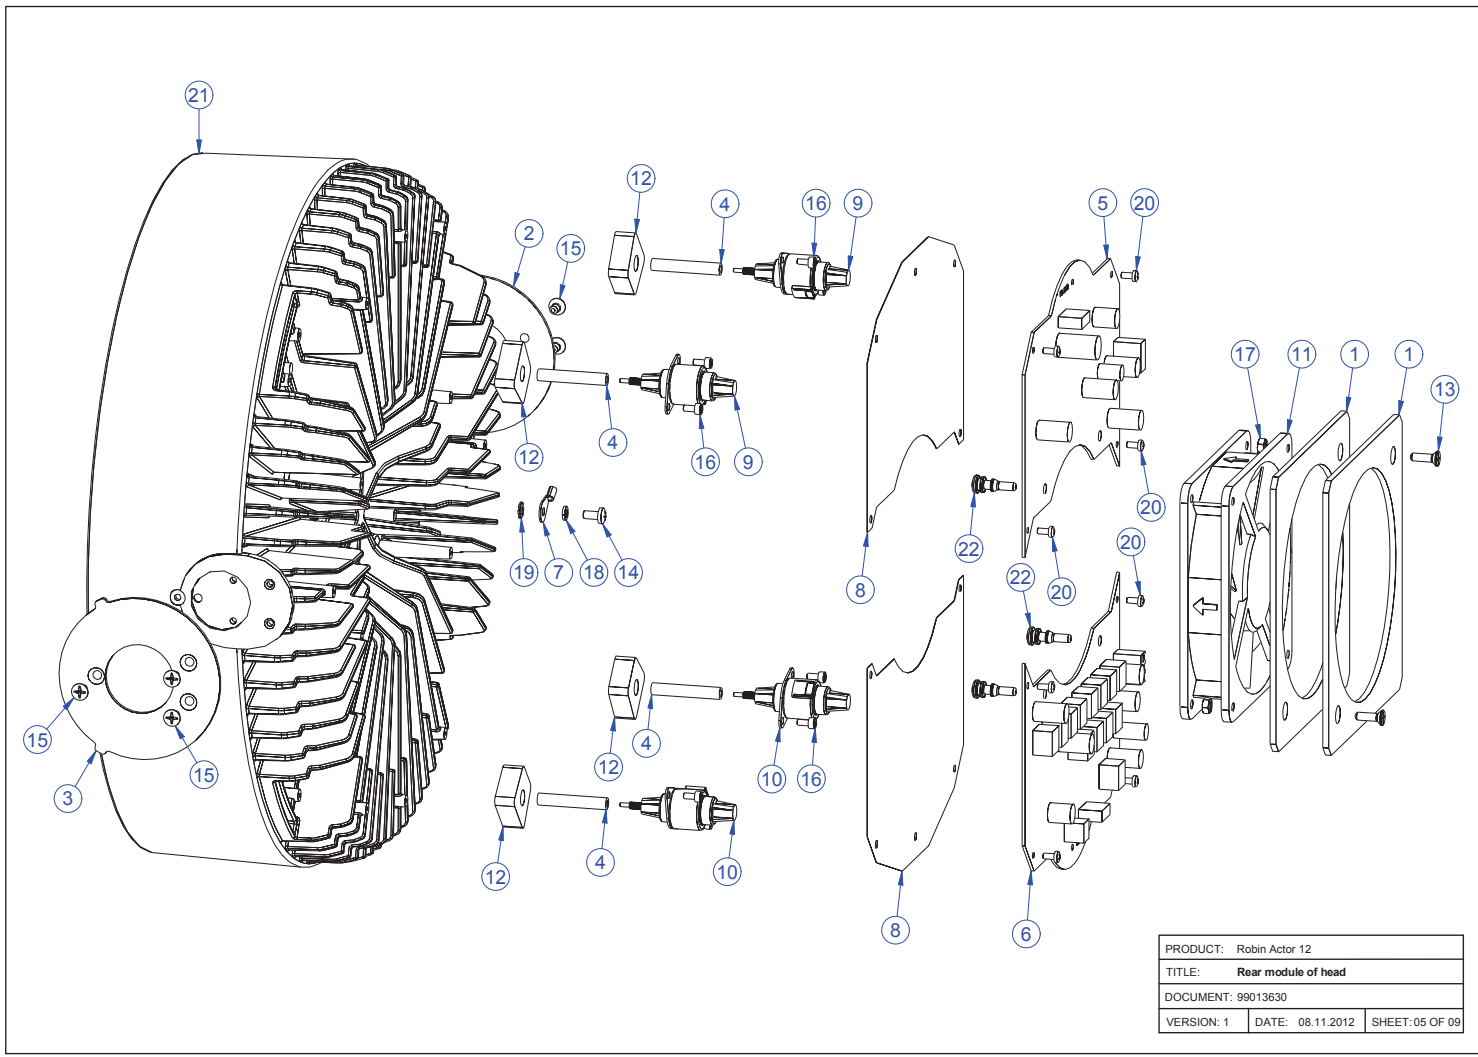

PRODUCT: Robin Actor 12		
TITLE: Front module of head		
DOCUMENT: 99013630		
VERSION: 1	DATE: 08.11.2012	SHEET: 03 OF 09

PRODUCT: Robin Actor 12		
TITLE: Explode assembly		
DOCUMENT: 99013630		
VERSION: 1	DATE: 08.11.2012	SHEET: 04 OF 09

PRODUCT: Robin Actor 12		
TITLE: Rear module of head		
DOCUMENT: 99013630		
VERSION: 1	DATE: 08.11.2012	SHEET: 05 OF 09

PRODUCT: Robin Actor 12		
TITLE: Arm of head		
DOCUMENT: 99013679		
VERSION: 1	DATE: 08.11.2012	SHEET: 06 OF 09

PRODUCT: Robin Actor 12		
TITLE: Holder of head		
DOCUMENT: 99013679		
VERSION: 1	DATE: 08.11.2012	SHEET: 07 OF 09

PRODUCT: Robin Actor 12		
TITLE: Holder of display and power supply		
DOCUMENT: 99013679		
VERSION: 1	DATE: 08.11.2012	SHEET: 08 OF 09

PRODUCT: Robin Actor 12		
TITLE: Power supply with cooler - exploded		
DOCUMENT: 99013632		
VERSION: 1	DATE: 08.11.2012	SHEET: 09 OF 09