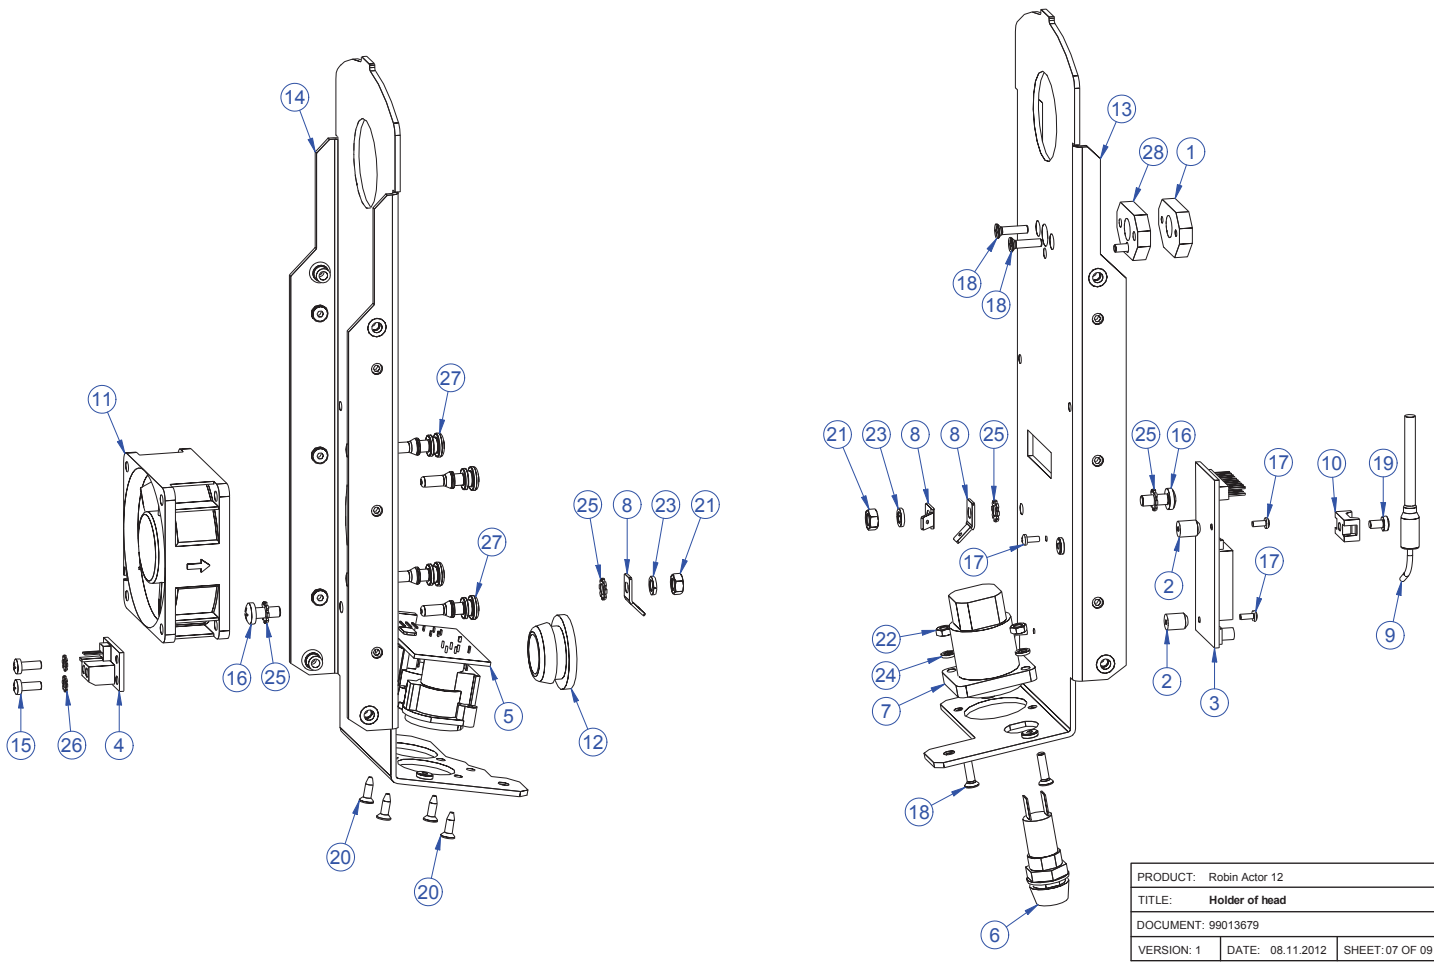

PRODUCT: Robin Actor 12		
TITLE: Front module of head		
DOCUMENT: 99013630		
VERSION: 1	DATE: 08.11.2012	SHEET: 03 OF 09

PRODUCT: Robin Actor 12		
TITLE: Explode assembly		
DOCUMENT: 99013630		
VERSION: 1	DATE: 08.11.2012	SHEET: 04 OF 09

PRODUCT: Robin Actor 12		
TITLE: Rear module of head		
DOCUMENT: 99013630		
VERSION: 1	DATE: 08.11.2012	SHEET: 05 OF 09

PRODUCT: Robin Actor 12		
TITLE: Arm of head		
DOCUMENT: 99013679		
VERSION: 1	DATE: 08.11.2012	SHEET: 06 OF 09

PRODUCT: Robin Actor 12		
TITLE: Holder of head		
DOCUMENT: 99013679		
VERSION: 1	DATE: 08.11.2012	SHEET: 07 OF 09

PRODUCT: Robin Actor 12		
TITLE: Holder of display and power supply		
DOCUMENT: 99013679		
VERSION: 1	DATE: 08.11.2012	SHEET: 08 OF 09

PRODUCT: Robin Actor 12		
TITLE: Power supply with cooler - exploded		
DOCUMENT: 99013632		
VERSION: 1	DATE: 08.11.2012	SHEET: 09 OF 09