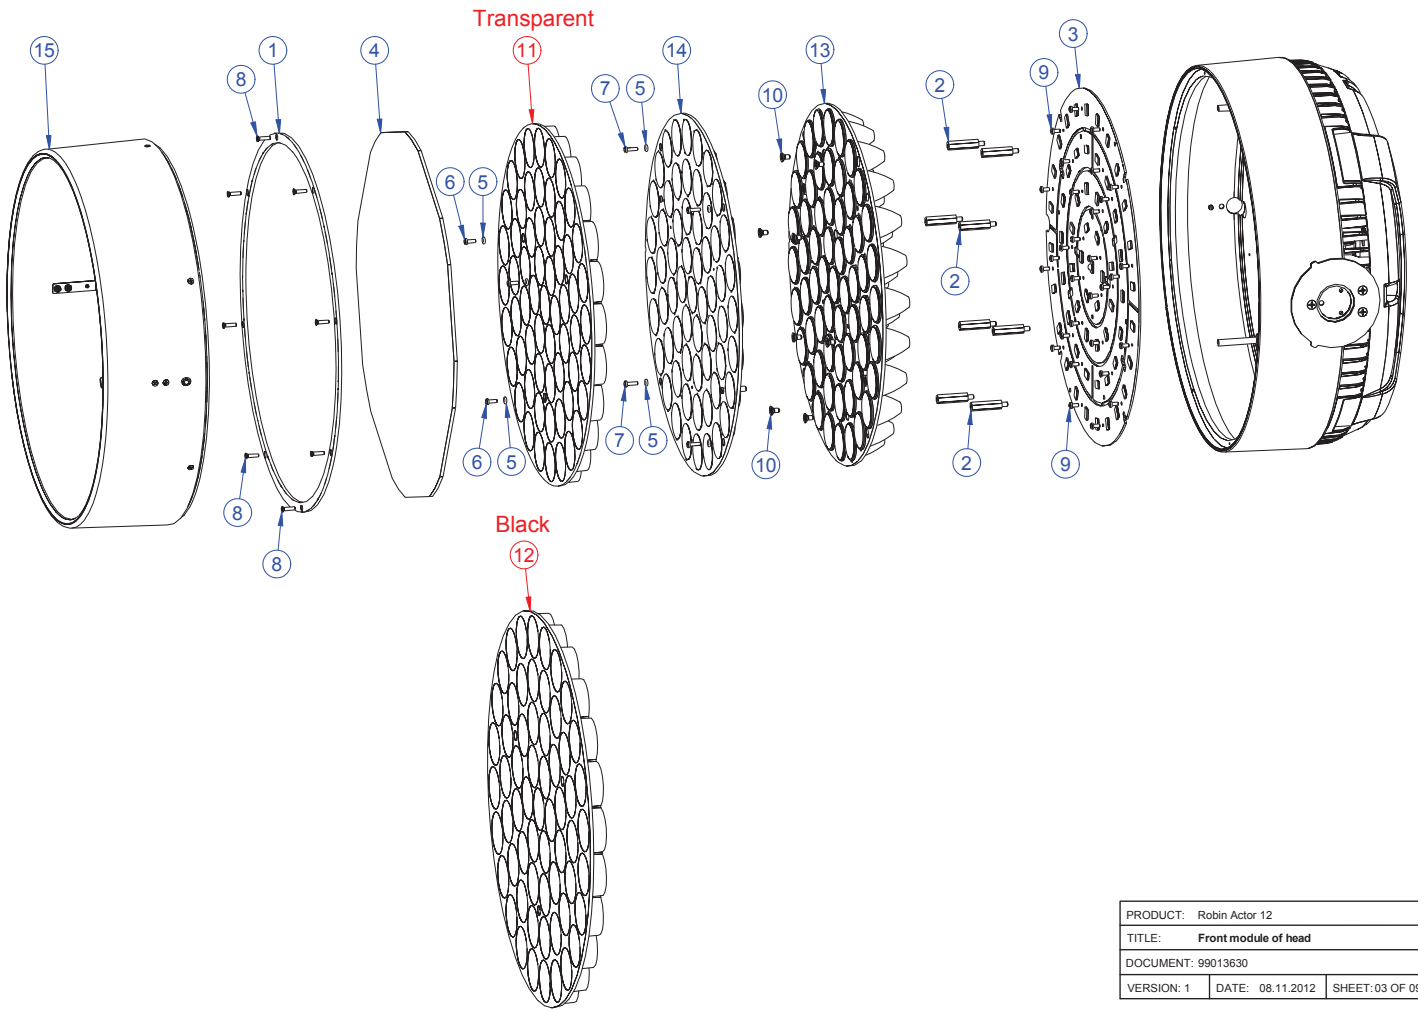

PRODUCT: Robin Actor 12		
TITLE: Covers		
DOCUMENT: 99013627		
VERSION: 1	DATE: 08.11.2012	SHEET: 01 OF 09

PRODUCT: Robin Actor 12		
TITLE: Connection - head to arm		
DOCUMENT: 99013627		
VERSION: 1	DATE: 08.11.2012	SHEET: 02 OF 09

PRODUCT: Robin Actor 12		
TITLE: Front module of head		
DOCUMENT: 99013630		
VERSION: 1	DATE: 08.11.2012	SHEET: 03 OF 09

PRODUCT: Robin Actor 12		
TITLE: Explode assembly		
DOCUMENT: 99013630		
VERSION: 1	DATE: 08.11.2012	SHEET: 04 OF 09

PRODUCT: Robin Actor 12		
TITLE: Rear module of head		
DOCUMENT: 99013630		
VERSION: 1	DATE: 08.11.2012	SHEET: 05 OF 09

PRODUCT: Robin Actor 12		
TITLE: Arm of head		
DOCUMENT: 99013679		
VERSION: 1	DATE: 08.11.2012	SHEET: 06 OF 09

PRODUCT: Robin Actor 12		
TITLE: Power supply with cooler - exploded		
DOCUMENT: 99013632		
VERSION: 1	DATE: 08.11.2012	SHEET: 09 OF 09