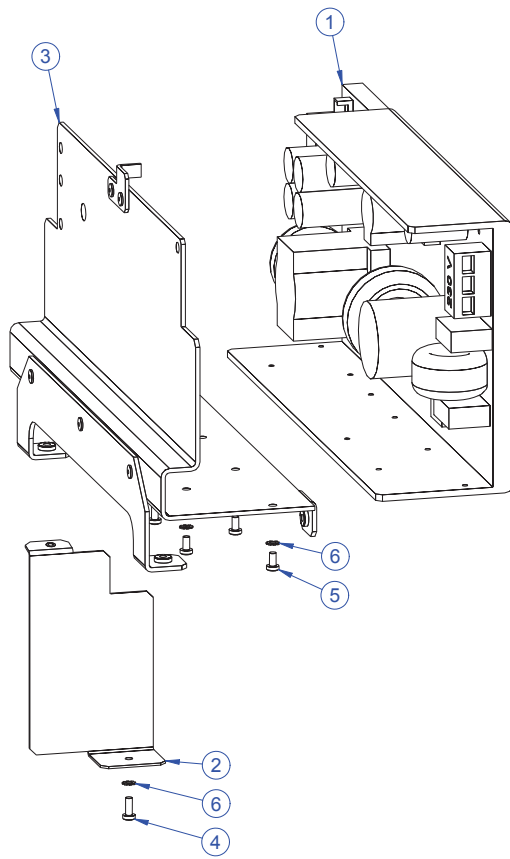

PRODUCT: Robin Actor 12		
TITLE: Front module of head		
DOCUMENT: 99013630		
VERSION: 1	DATE: 08.11.2012	SHEET: 03 OF 09

PRODUCT: Robin Actor 12		
TITLE: Explode assembly		
DOCUMENT: 99013630		
VERSION: 1	DATE: 08.11.2012	SHEET: 04 OF 09

PRODUCT: Robin Actor 12		
TITLE: Rear module of head		
DOCUMENT: 99013630		
VERSION: 1	DATE: 08.11.2012	SHEET: 05 OF 09

PRODUCT: Robin Actor 12		
TITLE: Arm of head		
DOCUMENT: 99013679		
VERSION: 1	DATE: 08.11.2012	SHEET: 06 OF 09

PRODUCT: Robin Actor 12		
TITLE: Holder of head		
DOCUMENT: 99013679		
VERSION: 1	DATE: 08.11.2012	SHEET: 07 OF 09

PRODUCT: Robin Actor 12		
TITLE: Holder of display and power supply		
DOCUMENT: 99013679		
VERSION: 1	DATE: 08.11.2012	SHEET: 08 OF 09